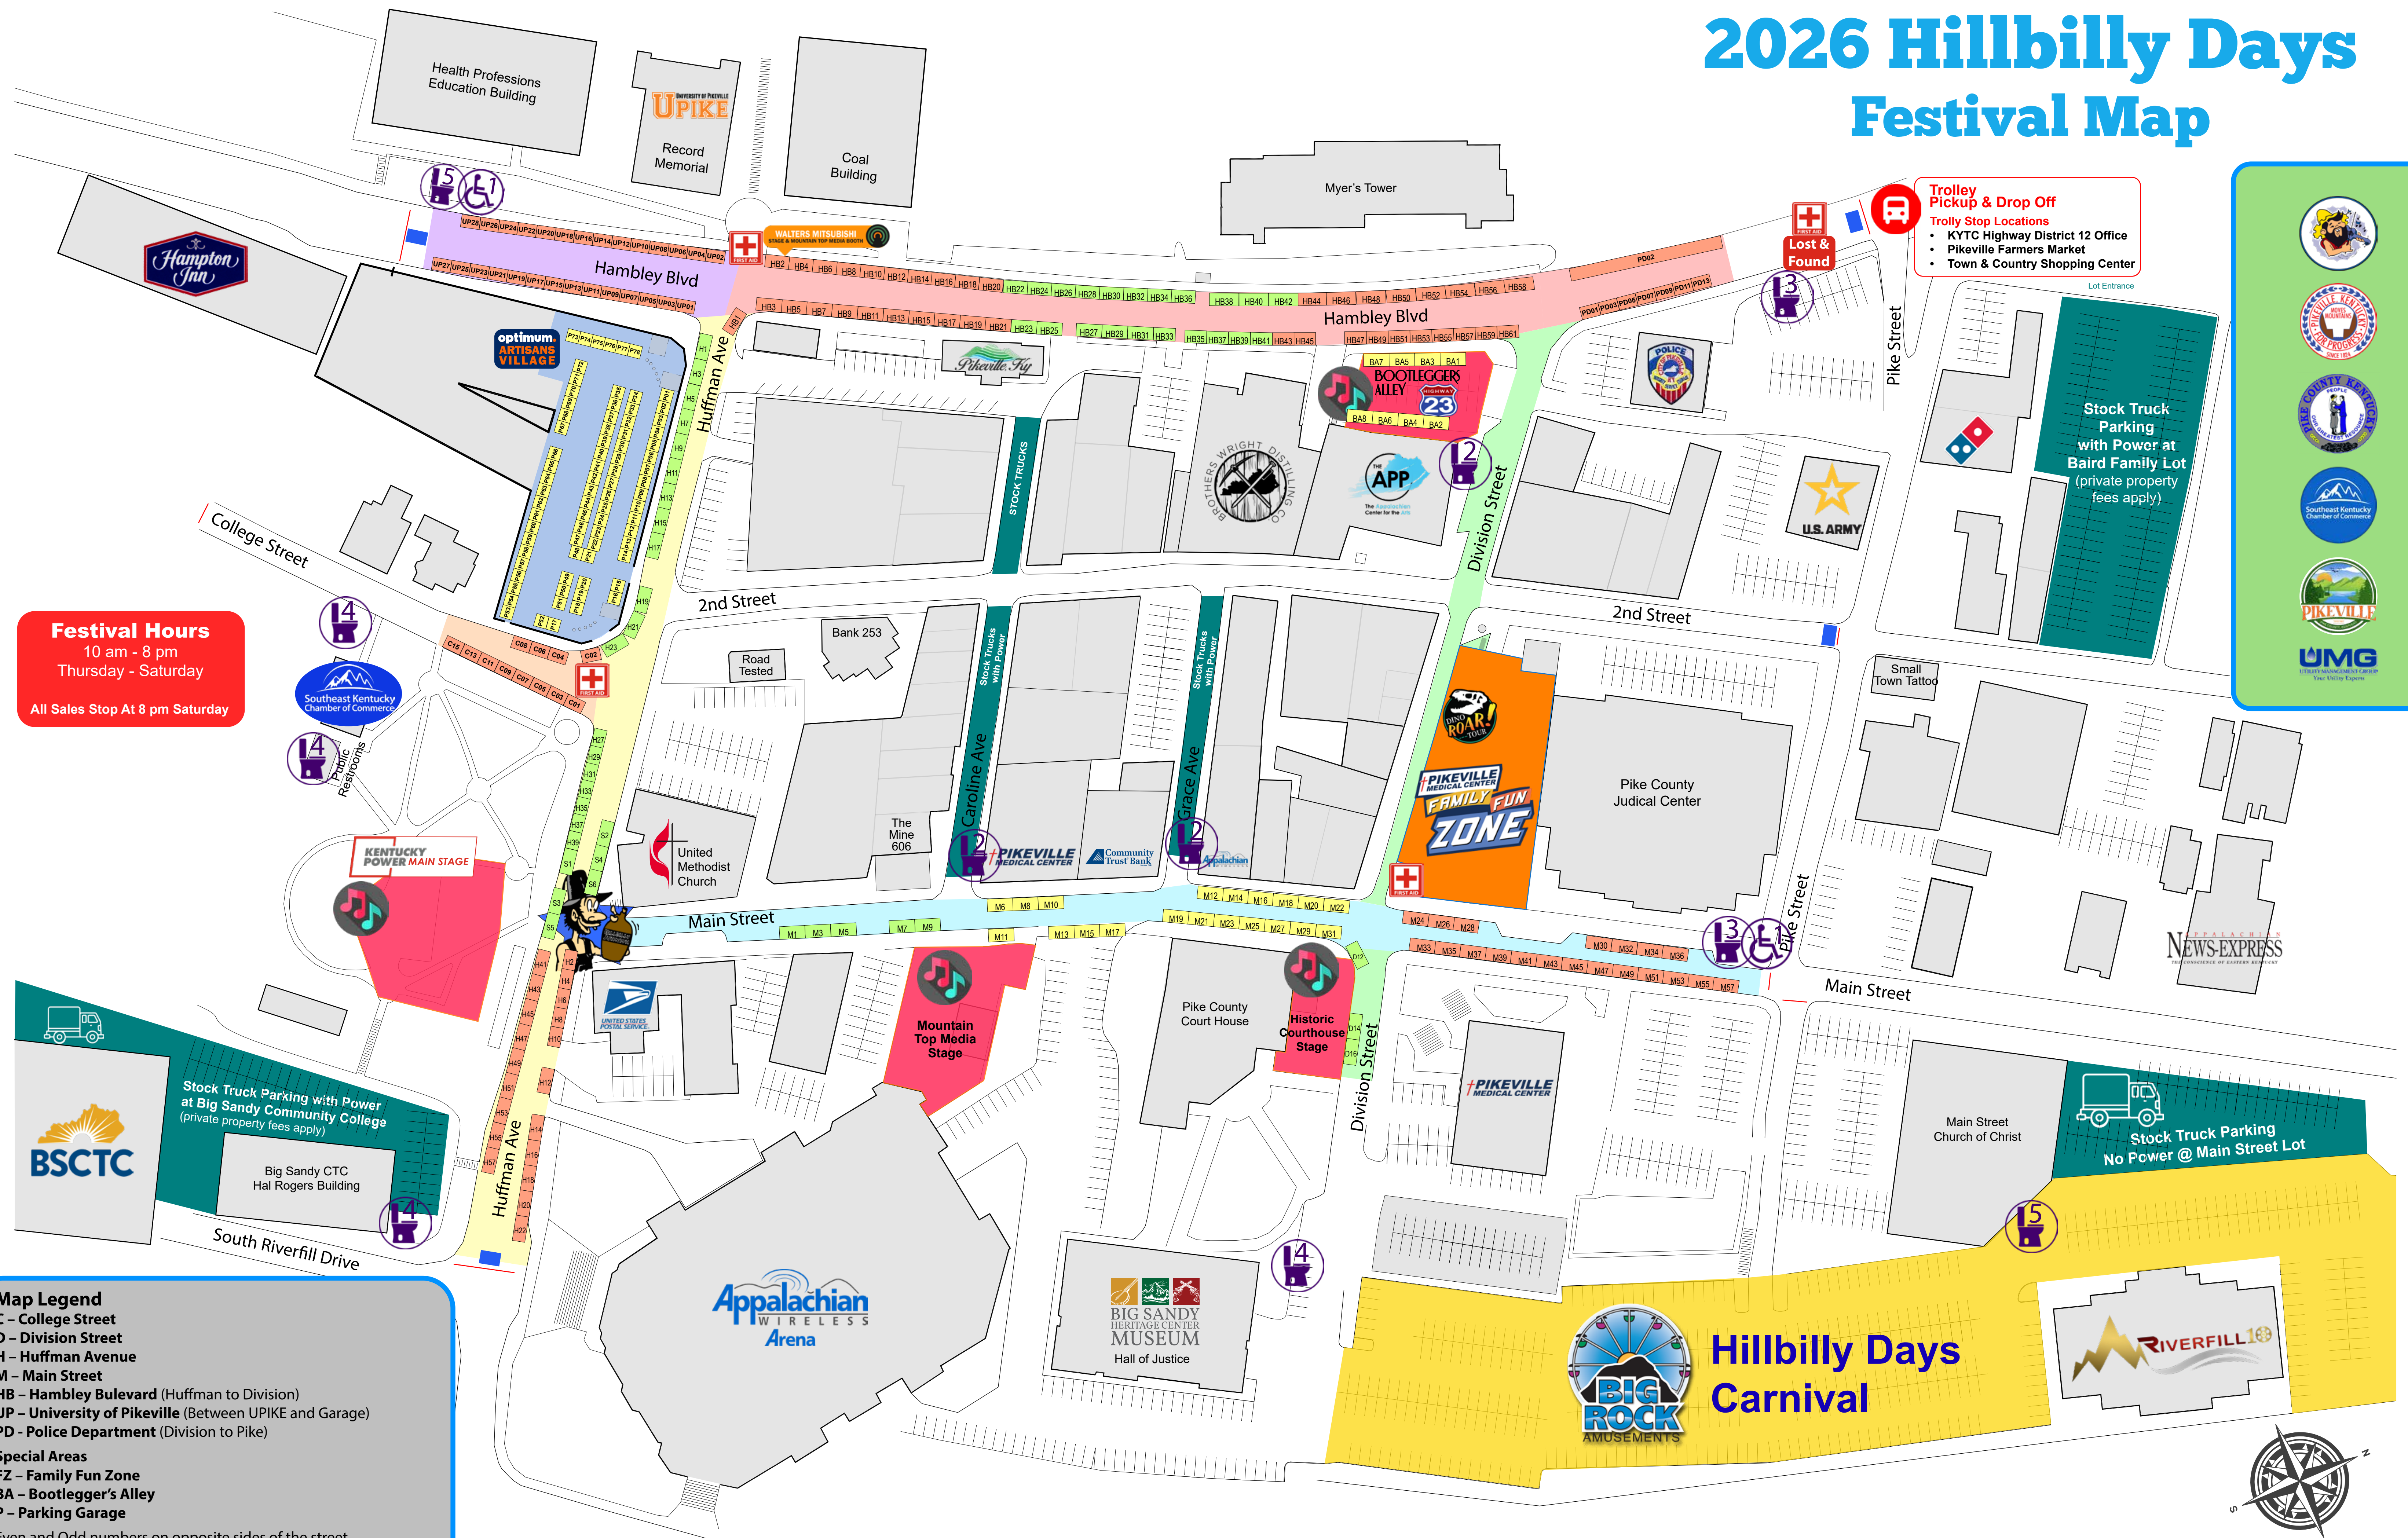

# 2026 Hillbilly Days Festival Map

**Festival Hours**  
 10 am - 8 pm  
 Thursday - Saturday  
 All Sales Stop At 8 pm Saturday

**Trolley Pickup & Drop Off**  
**Trolley Stop Locations**

- KYTC Highway District 12 Office
- Pikeville Farmers Market
- Town & Country Shopping Center

**Map Legend**

- C - College Street
- D - Division Street
- H - Huffman Avenue
- M - Main Street
- HB - Hambley Boulevard (Huffman to Division)
- UP - University of Pikeville (Between UPIKE and Garage)
- PD - Police Department (Division to Pike)

**Special Areas**

- FZ - Family Fun Zone
- BA - Bootlegger's Alley
- P - Parking Garage

Even and Odd numbers on opposite sides of the street  
**Saturday Departure Times: 9:00, 9:30, 10:00**