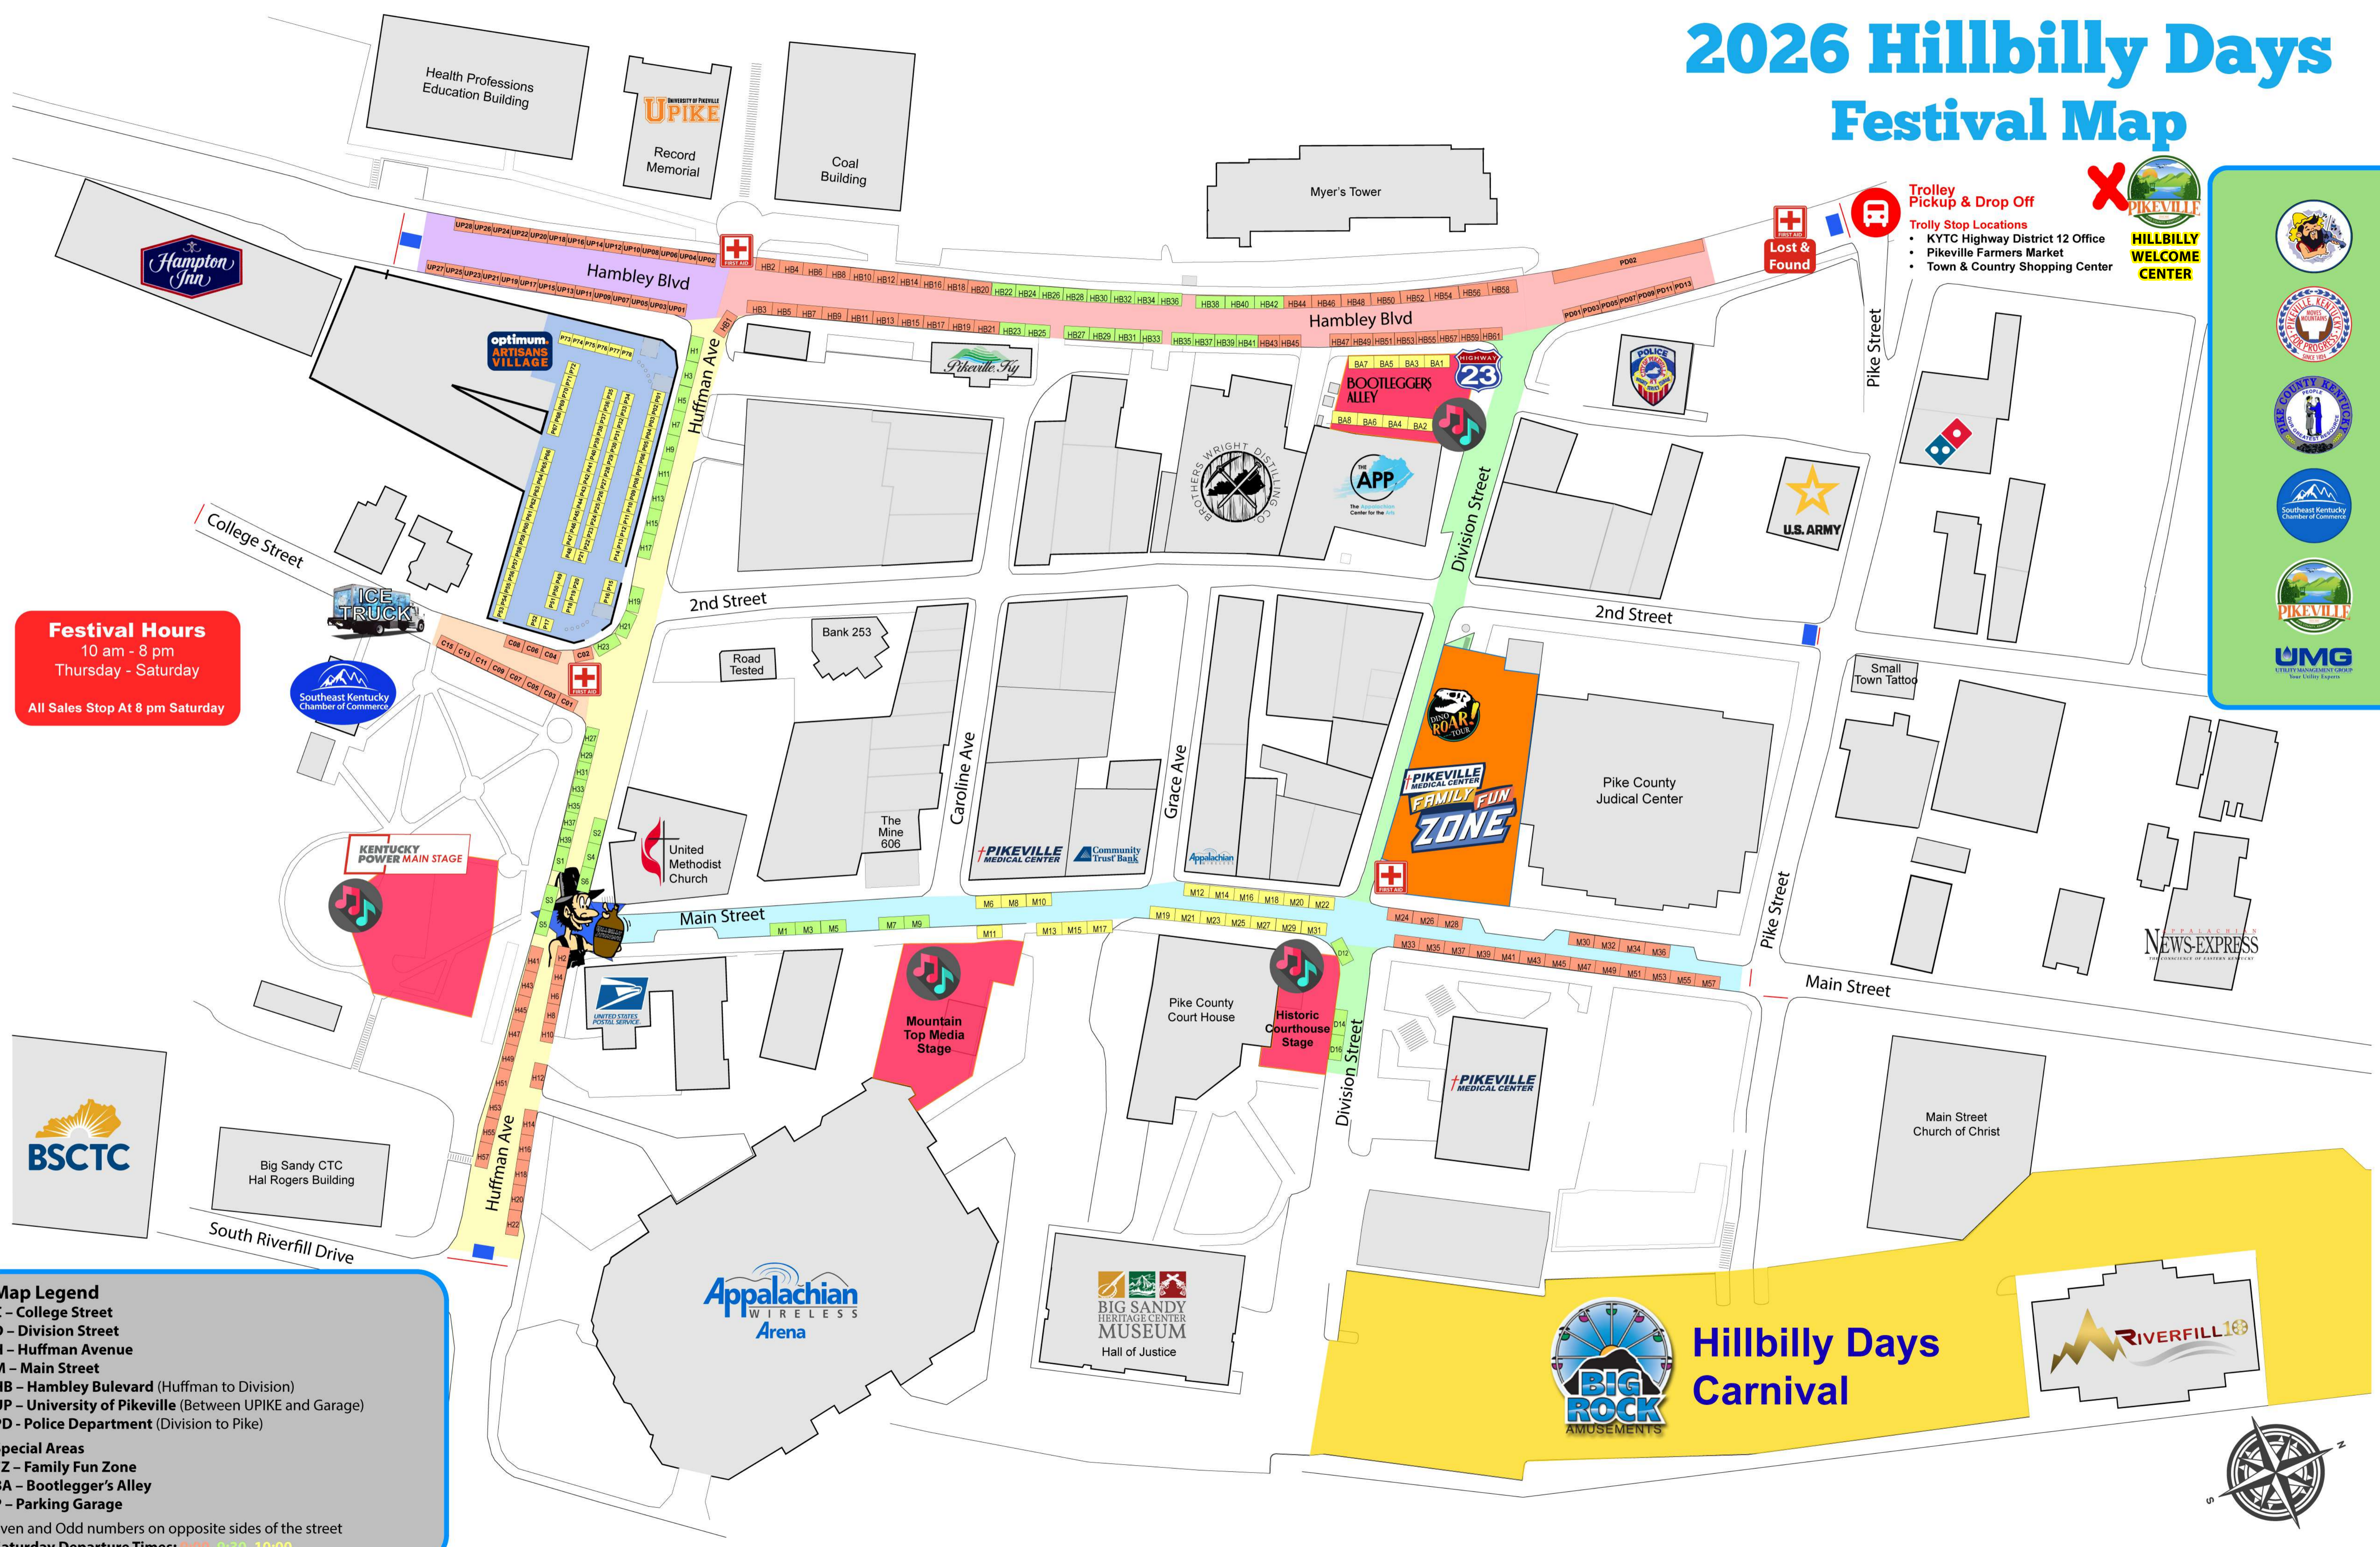

# 2026 Hillbilly Days Festival Map

**Festival Hours**  
 10 am - 8 pm  
 Thursday - Saturday  
 All Sales Stop At 8 pm Saturday

**Trolley Pickup & Drop Off**  
**Trolley Stop Locations**

- KYTC Highway District 12 Office
- Pikeville Farmers Market
- Town & Country Shopping Center

**HILLBILLY WELCOME CENTER**

**Map Legend**

- C - College Street
- D - Division Street
- H - Huffman Avenue
- M - Main Street
- HB - Hambley Boulevard (Huffman to Division)
- UP - University of Pikeville (Between UPIKE and Garage)
- PD - Police Department (Division to Pike)

**Special Areas**

- FZ - Family Fun Zone
- BA - Bootlegger's Alley
- P - Parking Garage

Even and Odd numbers on opposite sides of the street  
**Saturday Departure Times: 9:00, 9:30, 10:00**